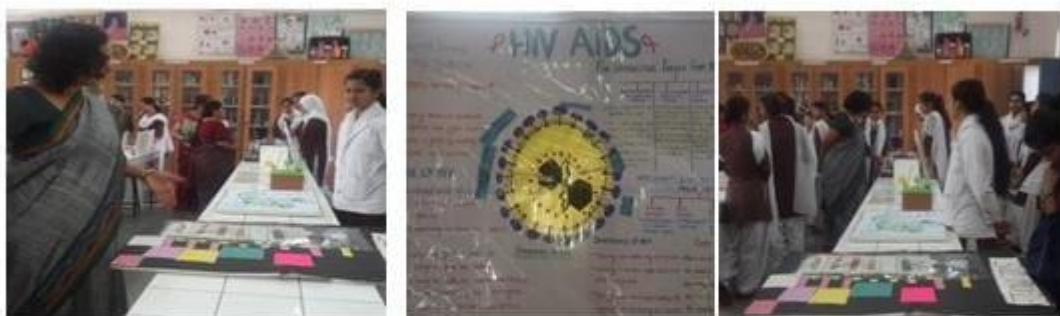

SRI SATHYA SAI COLLEGE FOR WOMEN, BHOPAL
Kasturba Hospital Road, Habibganj, Bhopal -462024

BOTANY

DEPARTMENT

Exhibition of pen stands and cloth bags made from waste cloth

exhibition of chart and models on science day

Organised Best out of Waste exhibition